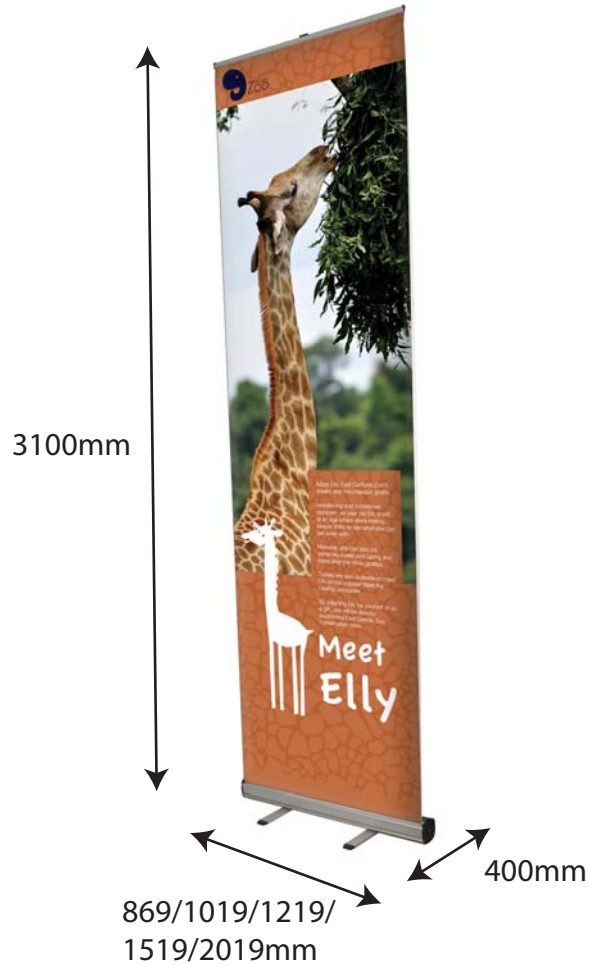

Giant Mosquito

Weight (kg)
850mm 4.6kg
1000mm 4.75kg
1200mm 5kg
1500mm 5.2kg
2000mm 5.4kg

Visible graphic Area: 3000mm(h) x 850/1000/1200/1500/2000mm(w)
Recommended Graphic Thickness: 300 microns

Giant Mosquito

1

2

3

4

Giant Mosquito

Attaching Graphic