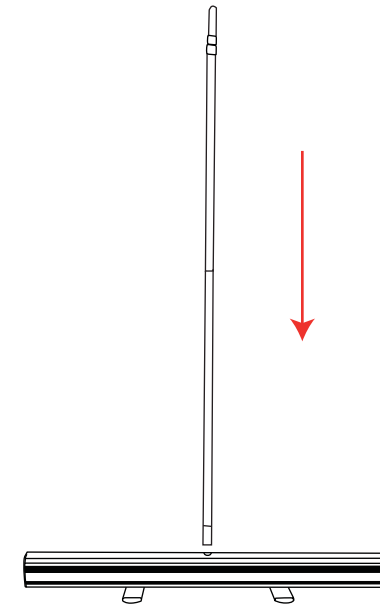

Giant Mosquito

Weight (kg)
850mm 4.6kg
1000mm 4.75kg
1200mm 5kg
1500mm 5.2kg
2000mm 5.4kg

Visible graphic Area: 3000mm(h) x 850/1000/1200/1500/2000mm(w)
Recommended Graphic Thickness: 300 microns

Giant Mosquito

1

2

3

4

Giant Mosquito

Attaching Graphic