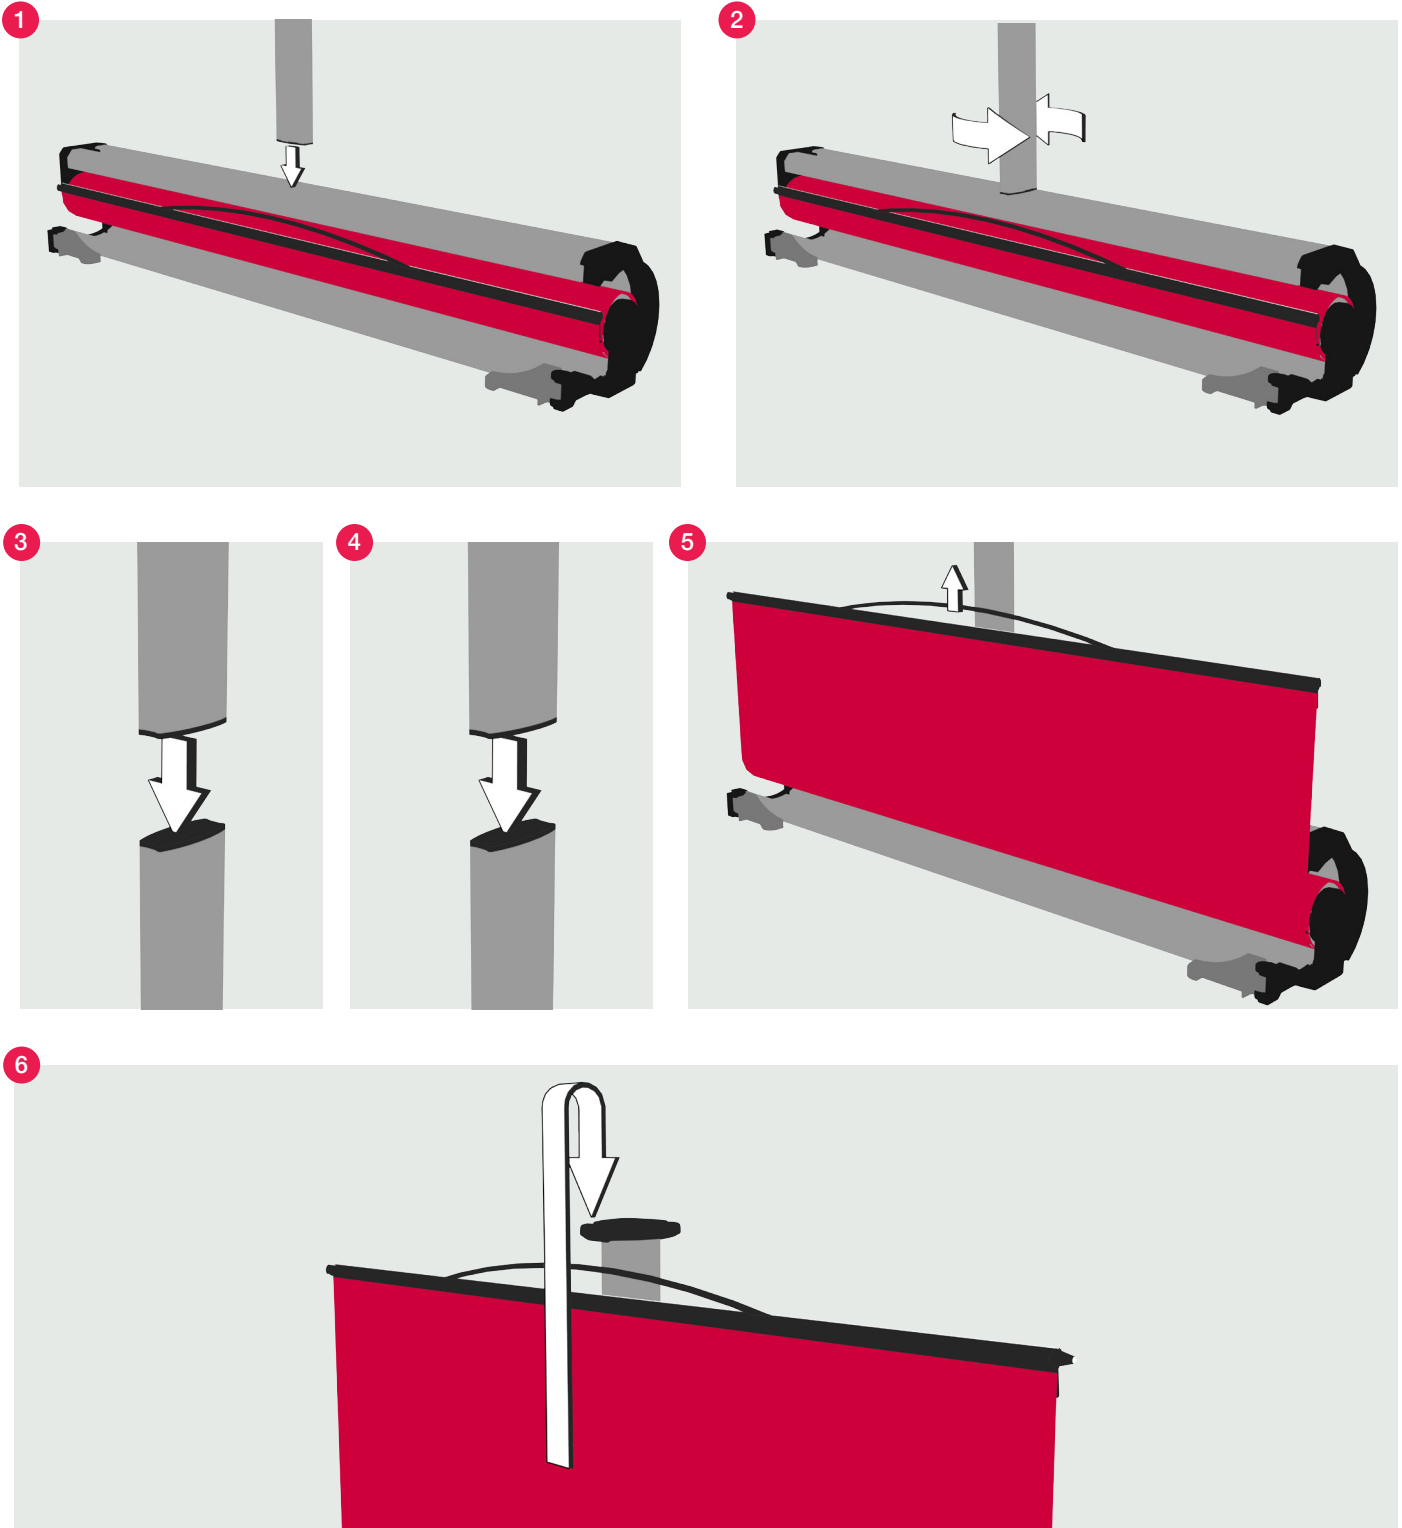

LINK<sup>2</sup>  
ROLLER  
BANNER  
*product set up instructions*

# Link<sup>2</sup> Setup Instructions

## Items

1x base with integrated graphic panel; 1x bottom upright section; 1x middle upright section (red ends); 1x top upright section

### Items

1x Easi-link Kit (available separately)

**Warning**

If the graphic does not retract in to the base

Simply slide the graphic to align with the red line

Once the graphic is realigned with the base

The graphic will slide back into place correctly.