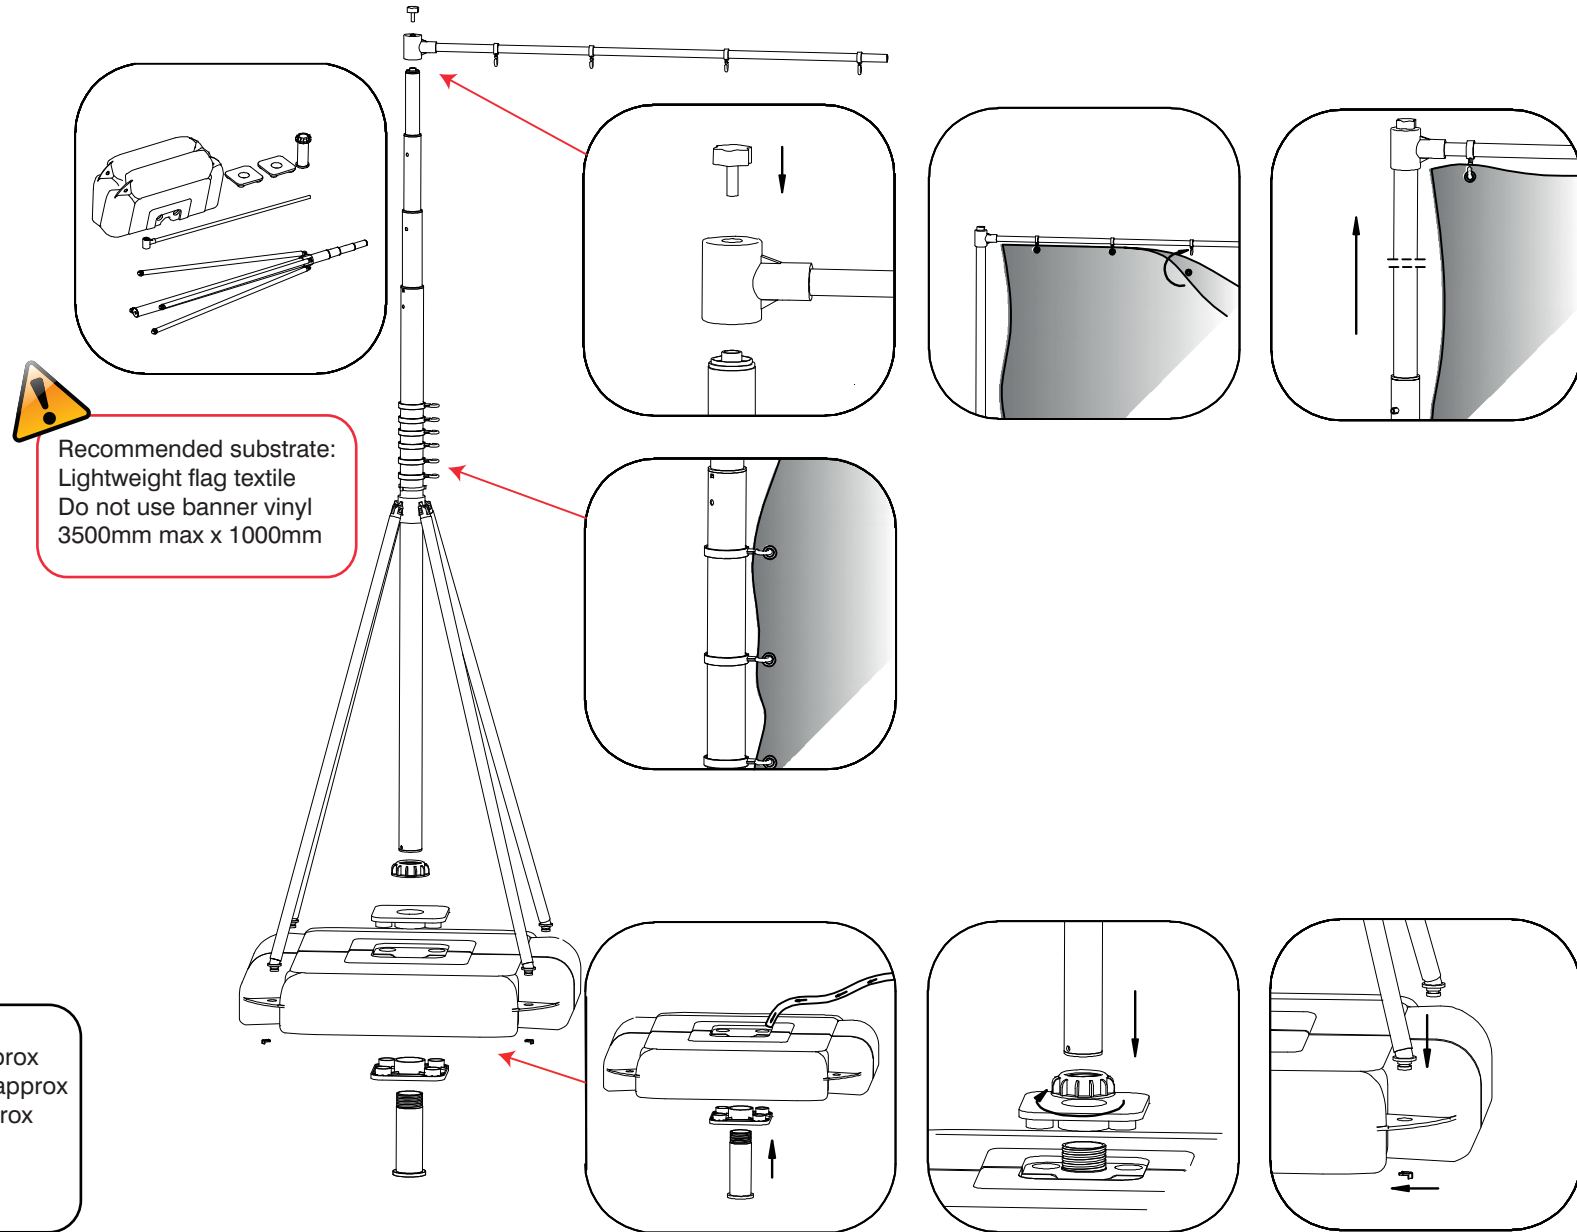

5m Wind Dancer

Overall assembled dimensions (h) x (w) x (d):
Maximum height 5300mm x 1000mm x 1000mm approx
Intermediate height 4170mm x 1000mm x 1000mm approx
Minimum height 2900mm x 1000mm x 1000mm approx
Weight: 17.4kg approx empty and 76kg approx
when filled with water
Capacity of base: 66 litres of water approx

5m Wind Dancer

Installation